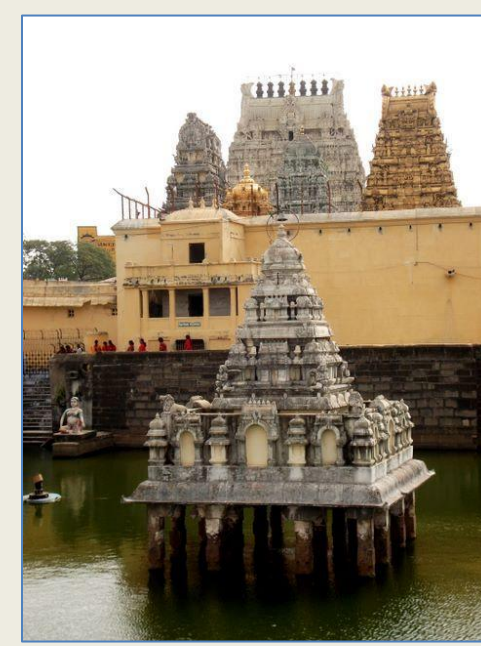

Kanchi Kamakshi Temple