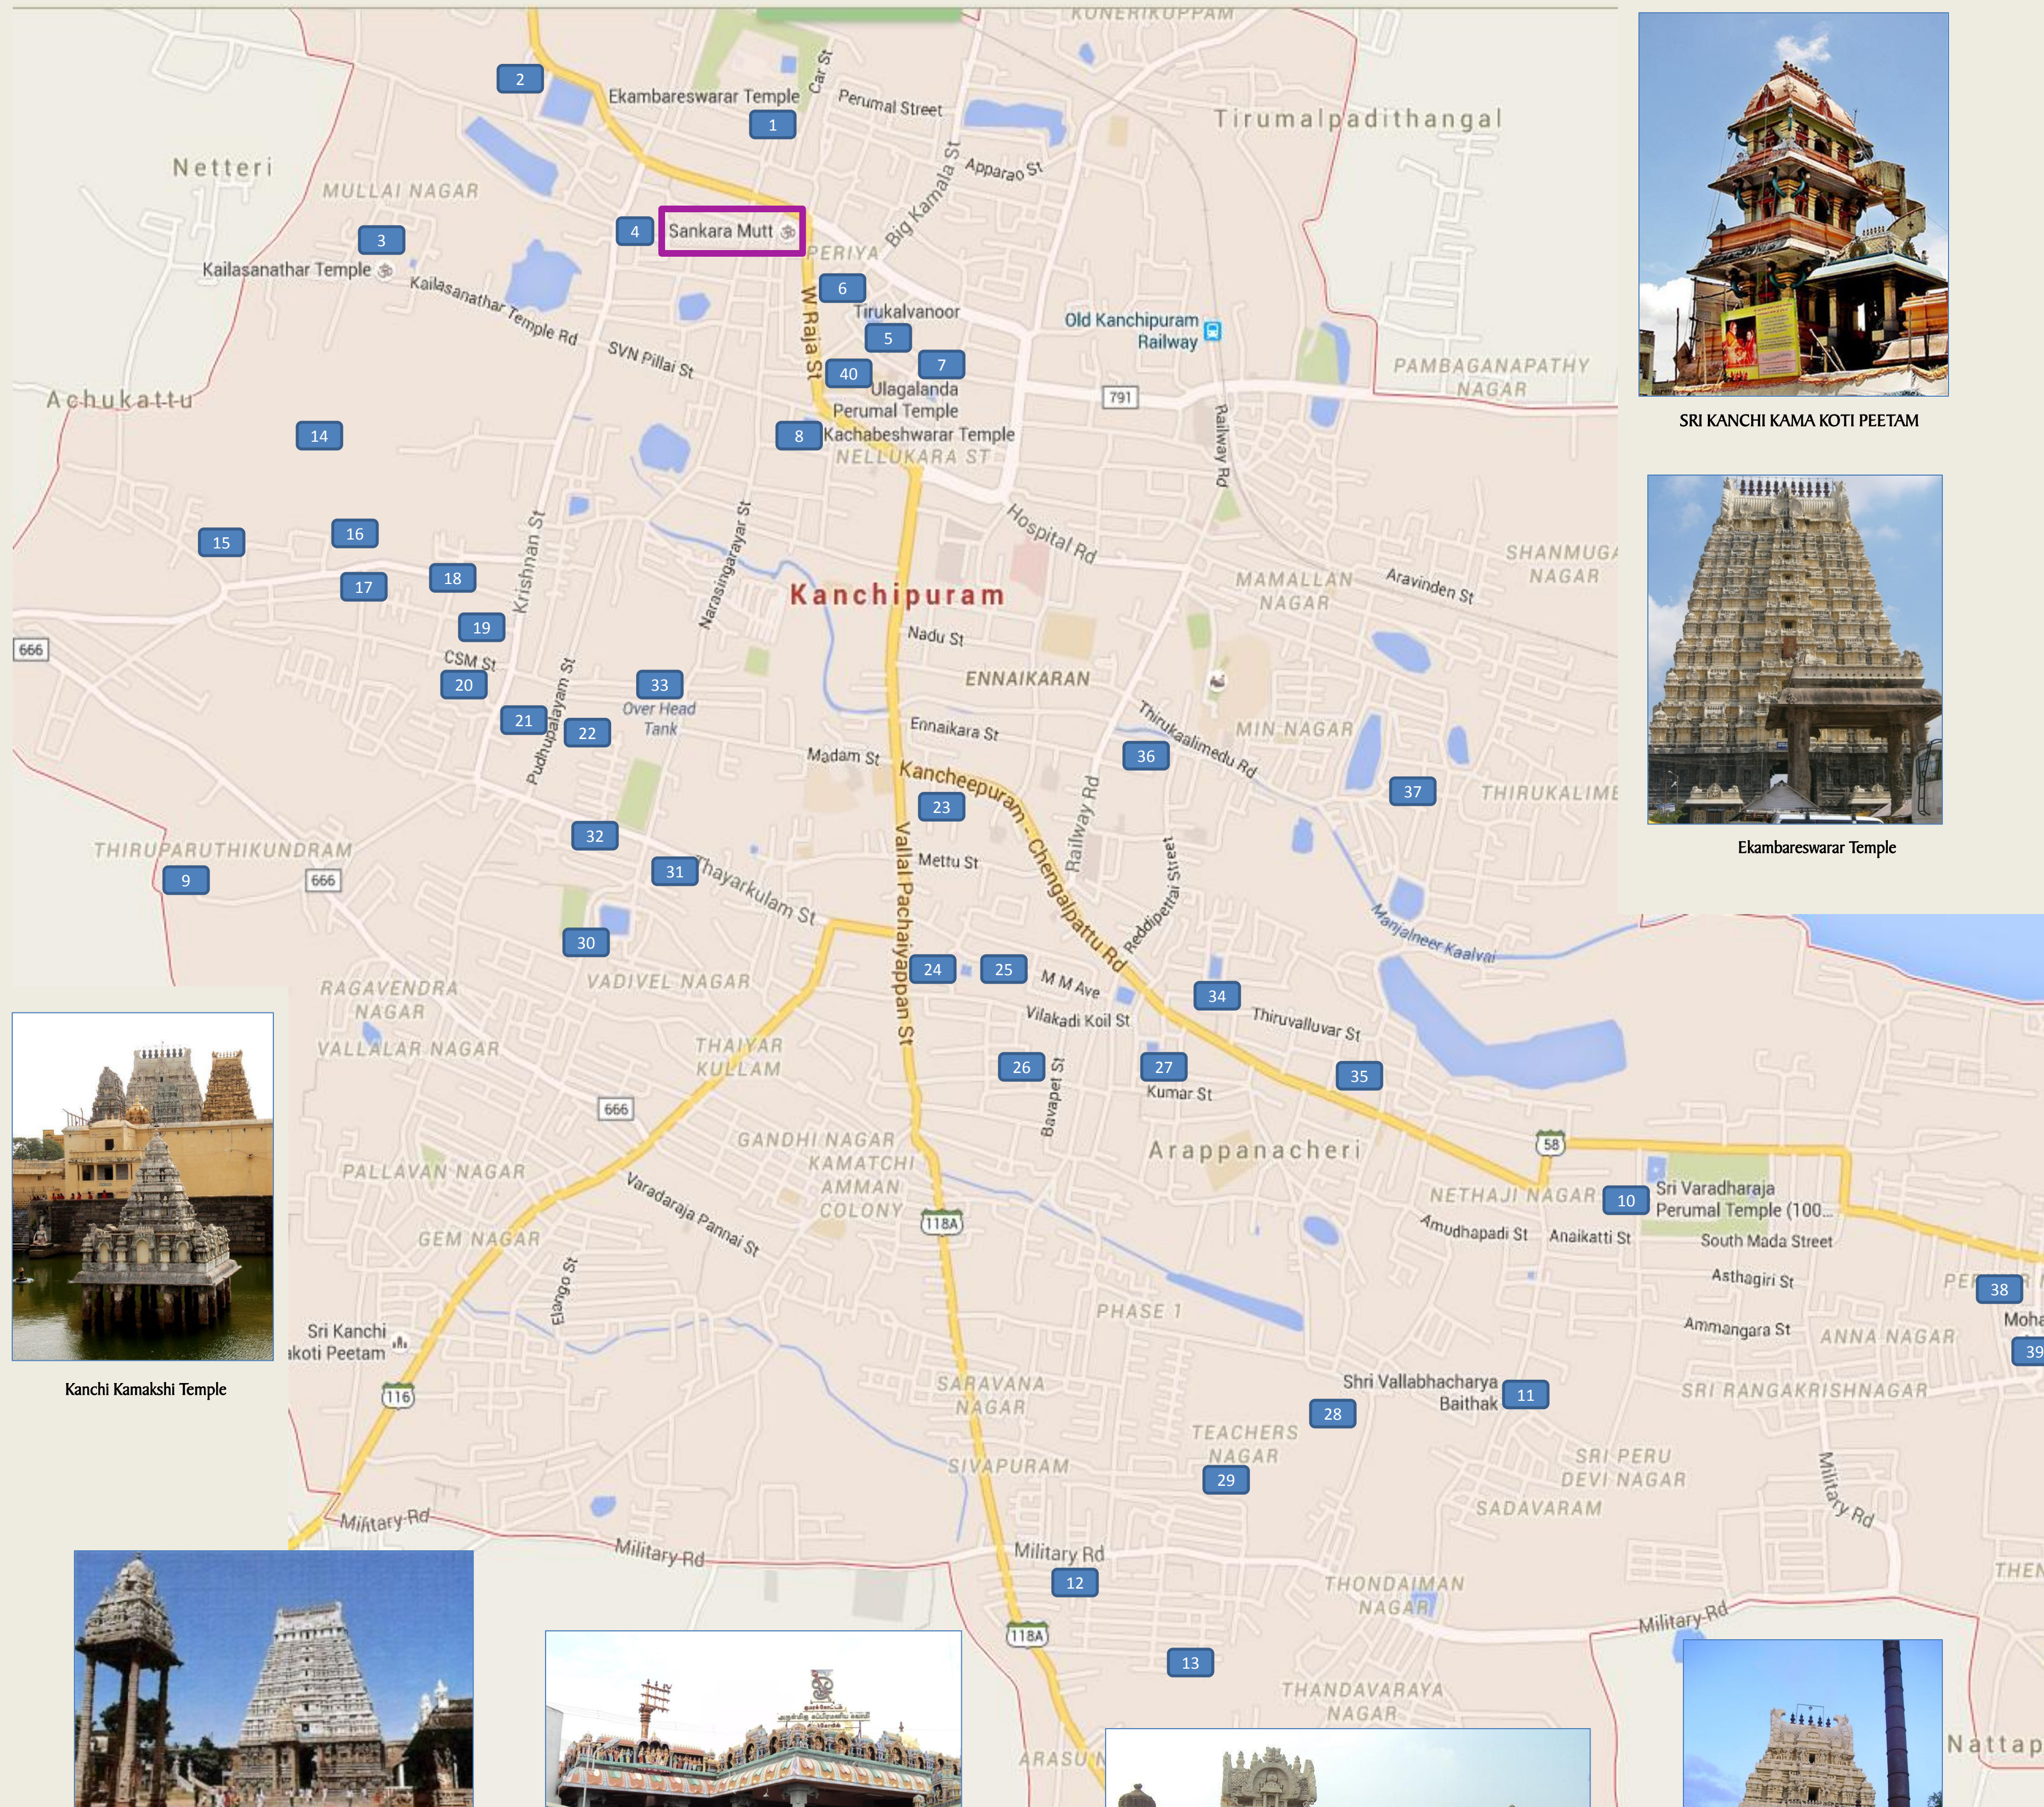

SRI KANCHI KAMA KOTI PEETAM MAP

SRI KANCHI KAMA KOTI PEETAM

Ekambareswarar Temple

ID No.	Temple Name	Distance
From - Sri Kanchi Kamakoti Peetham		
1	Ekambareswarar	400 mts
2	Kaasi Viswanatar	1.0 km
3	Kailasanathar	1.7 km
4	Pandava Dhootha Perumal	600mts
5	Tirukalvanoor	550mts
6	Kamakshi Amman	750mts
7	Ulagalanda Perumal	700mts
8	Kachabeshwarar	750mts
9	Amman	3.4 km
10	Sri Varadaraja Perumal	4.3 km
11	Sri Vallabhacharya bhaithak	4.6 km

ID No.	Temple Name	Distance
From - Sri Kanchi Kamakoti Peetham		
22	Chidambareswarar	2.0 km
23	Vazhakarutheeswarar	1.8 km
24	Hayagrivar Perumal	2.4 km
25	Vilakoli Perumal	2.5 km
26	Tiruvellukai	2.8km
27	Sri Ashtabujakaram	3.9 km
28	Thumbavana Mariamman	4.2 km
29	Pachai Amman	4.8 km
30	Dharmalingeshwarar	2.3 km
31	Arulmigu Angalamman	2.1 km
32	Guru temple	2.1 km
33	Om Shakti Mandram	1.7 km
34	Sonnannam Seitha Perumal	3.0 km
35	Manigandeeshwarar	4.0 km
36	Lord Ganesha Temple	2.4 km
37	Sri Sathanatha Swamy	3.0 km
38	Sri Bhuvanagiri Amma	6.2 km
39	Sri Nagathamman Kovil	6.6 km
40	Kumara Kottam	200mts

Kanchi Kamakshi Temple

Sri Varadaraja Perumal Temple

Kumara Kottam Temple

Kailasanathar Temple

Sri Satyanatha Swamy Temple

Sri Kanchi Kamakoti Peetam

Srimatam Samsthanam
No 1, Salai Street,
Kancheepuram
TamilNadu, India