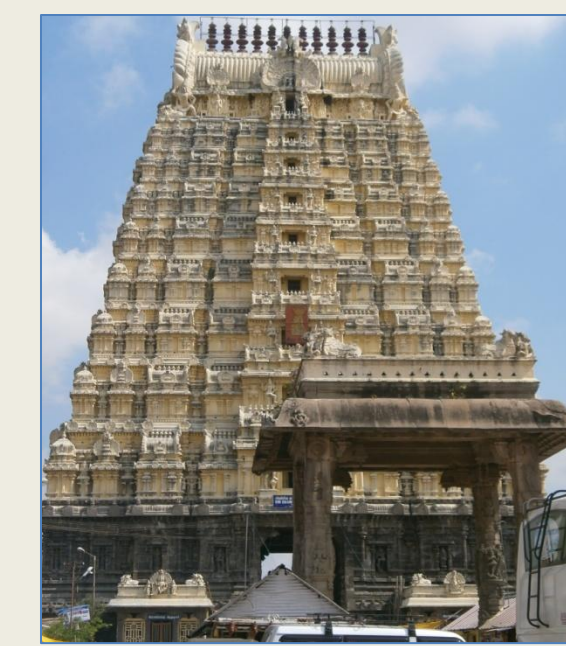

SRI KANCHI KAMA KOTI PEETAM MAP

SRI KANCHI KAMA KOTI PEETAM

Ekambareswarar Temple

ID No.	Temple Name	Distance
From - Sri Kanchi Kamakoti Peetham		
1	Ekambareswarar	400 mts
2	Kaasi Viswanatar	1.0 km
3	Kailasanathar	1.7 km
4	Pandava Dhootha Perumal	600mts
5	Tirukalvanoor	550mts
6	Kamakshi Amman	750mts
7	Ulagalanda Perumal	700mts
8	Kachabeshwarar	750mts
9	Amman	3.4 km
10	Sri Varadaraja Perumal	4.3 km
11	Sri Vallabhacharya bhaithak	4.6 km